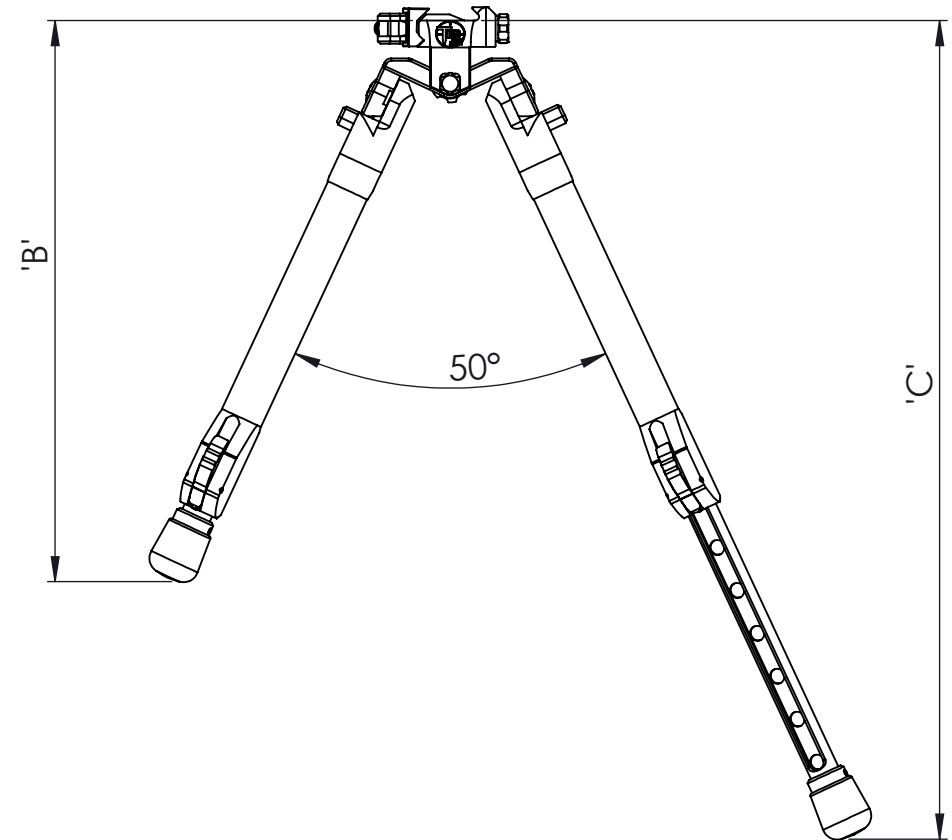

2

1

BIPOD TYPE	DIM 'A'	DIM 'B'	DIM 'C'
180MM	175MM	175MM	228MM
230MM	225MM	225MM	325MM

B

B

A

A

PROPRIETARY AND CONFIDENTIAL
 THE INFORMATION CONTAINED IN THIS DRAWING IS THE SOLE PROPERTY OF EVO LEISURE LTD. ANY REPRODUCTION IN PART OR AS A WHOLE WITHOUT THE WRITTEN PERMISSION OF EVO LEISURE LTD IS PROHIBITED.

 TRADING NAME OF EVO LEISURE LTD GREAT BRITAIN	
NEXT ASSY	USED ON
APPLICATION	

UNLESS OTHERWISE SPECIFIED:	NAME	DATE	
DIMENSIONS ARE IN MM	DRAWN	CC	
TOLERANCES:	CHECKED	15/04/20	
FRACTIONAL ±	ENG APPR.		
ANGULAR: MACH ± BEND ±	MFG APPR.		
TWO PLACE DECIMAL ±	Q.A.		
THREE PLACE DECIMAL ±	COMMENTS:		
INTERPRET GEOMETRIC TOLERANCING PER:	ALL DIMENSIONS ARE APPROXIMATE		
MATERIAL			VARIOUS
FINISH			N/A
DO NOT SCALE DRAWING			

WWW.TIER-ONE.EU

TITLE:

TACTICAL BIPOD SPECIFICATIONS

SIZE	DWG. NO.	REV
A	T1POD-SPECS	
SCALE: 1:5	WEIGHT:	SHEET 1 OF 1