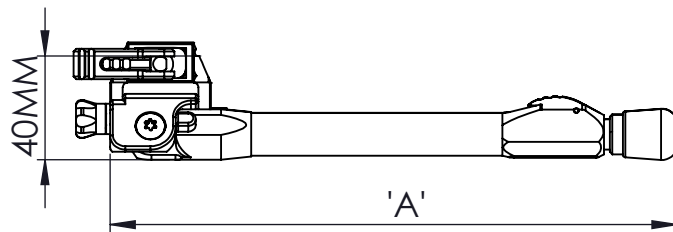

2

1

BIPOD TYPE	DIM 'A'	DIM 'B'	DIM 'C'
180MM	175MM	175MM	228MM
230MM	225MM	225MM	325MM

B

B

A

A

PROPRIETARY AND CONFIDENTIAL
 THE INFORMATION CONTAINED IN THIS DRAWING IS THE SOLE PROPERTY OF EVO LEISURE LTD. ANY REPRODUCTION IN PART OR AS A WHOLE WITHOUT THE WRITTEN PERMISSION OF EVO LEISURE LTD IS PROHIBITED.

 TRADING NAME OF EVO LEISURE LTD GREAT BRITAIN	
NEXT ASSY	USED ON
APPLICATION	

UNLESS OTHERWISE SPECIFIED:	NAME	DATE	
DIMENSIONS ARE IN MM	DRAWN	CC	
TOLERANCES:	CHECKED	15/04/20	
FRACTIONAL ±	ENG APPR.		
ANGULAR: MACH ± BEND ±	MFG APPR.		
TWO PLACE DECIMAL ±	Q.A.		
THREE PLACE DECIMAL ±	COMMENTS:		
INTERPRET GEOMETRIC TOLERANCING PER:	ALL DIMENSIONS ARE APPROXIMATE		
MATERIAL			VARIOUS
FINISH			N/A
DO NOT SCALE DRAWING			

WWW.TIER-ONE.EU

TITLE:

TACTICAL BIPOD SPECIFICATIONS

SIZE	DWG. NO.	REV
A	T1POD-SPECS	
SCALE: 1:5	WEIGHT:	SHEET 1 OF 1